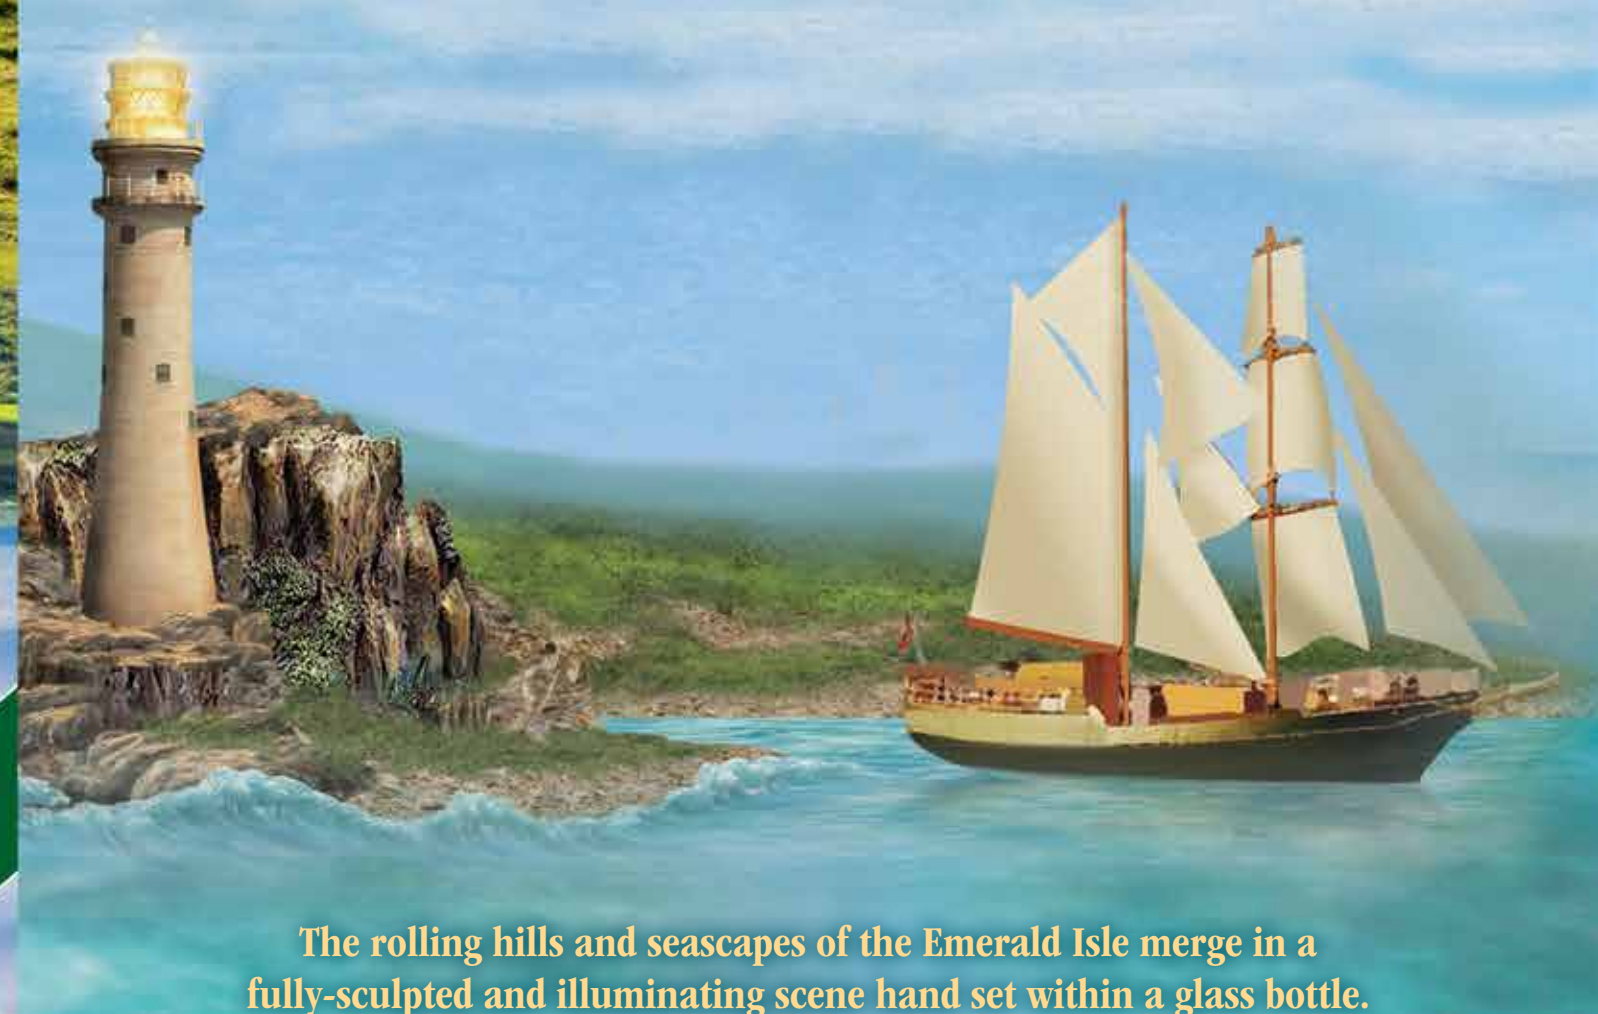

Set sail towards majestic Emerald shores...

Not Available in Any Store!

Order the "Light of Ireland" Ship-in-a-Bottle Illuminated Masterpiece

Now in One Step!

We've Made It Easy!

Simply complete and return the Reservation Card to reserve your "Light of Ireland" Ship-in-a-Bottle Illuminated Masterpiece today.

Hawthorne Certificate of Authenticity and 365-Day Guarantee.

You'll receive a Hawthorne Certificate of Authenticity and thanks to Hawthorne Village's best-in-the-business 365-Day Guarantee, your purchase is protected if you are not

completely satisfied. Just return it within one year and we'll issue you a complete refund for everything that you have paid toward the purchase price—no questions asked.

NOT AVAILABLE IN ANY STORE! So don't wait!

The "Light of Ireland" Ship-in-a-Bottle Illuminated Masterpiece is not available in any store, so order today! Simply complete and return the enclosed Reservation Card to Hawthorne Village—the ONLY source for this Collectibles Market Exclusive—or visit us online as soon as possible.

ORDER TODAY AT BRADFORDEXCHANGE.COM

Where Passion Becomes Art

The rolling hills and seascapes of the Emerald Isle merge in a fully-sculpted and illuminating scene hand set within a glass bottle.

The "Light of Ireland"

Ship-in-a-Bottle Illuminated Masterpiece

Across its infinite swells of rolling emerald hills and staggering seaside cliffs, Ireland has for centuries welcomed generations of citizens, travelers and seafaring mariners with its stunning natural beauty. Roaming its lush green countryside, visitors casually find themselves embraced by Ireland's vast and endless beauty, enhanced by the idyllic charms of the stunning lighthouses that tower above its wind-swept coastlines. Once serving as protective beacons for approaching ships, Ireland's majestic lighthouses continue to capture the imagination of historians and artists alike, standing tall as historic landmarks along many of its blissful coasts and stately islets, like County Cork's Fastnet Rock.

Now, our master artisans invite you to bring the timeless enchantment of radiant lighthouses and the pastoral beauty of the Emerald Isle into your home with the "Light of Ireland" Ship-in-a-Bottle Illuminated Masterpiece, available exclusively from Hawthorne Village, a division of the Bradford Exchange.

Fully-dimensional sculpture adds intricate detail and clarity to a timeless art form

This fully-sculpted, hand-painted tabletop masterpiece is inspired by the towering beacons of light that have stood for centuries upon the rocky shores of Irish coastlines. Presented within a clear glass bottle and hand-set by master artisans utilizing astounding and time-honored techniques, the fully-sculpted lighthouse illuminates, casting a golden radiance upon the rolling hills and meticulously sculpted miniature sailing vessel that navigates the serene emerald green waters. LED lighting nestled beneath the sculpted ocean enhances its dazzling shimmer, giving this masterful presentation a rich and inviting allure that will stand out in any room of your home. Featuring bas-relief sculpting replicating rope and cork on its neck and opening, the clear glass bottle is attractively set upon a wooden textured base that is adorned with a Celtic insignia and an inspiring sentiment of faith.

A heirloom-quality treasure that's not available in any store—order today!

Strong demand is expected for this superbly crafted "Light of Ireland" Ship-in-a-Bottle Illuminated Masterpiece, so don't wait! Send no money now. Simply complete and mail the enclosed Reservation Card or visit us online today!