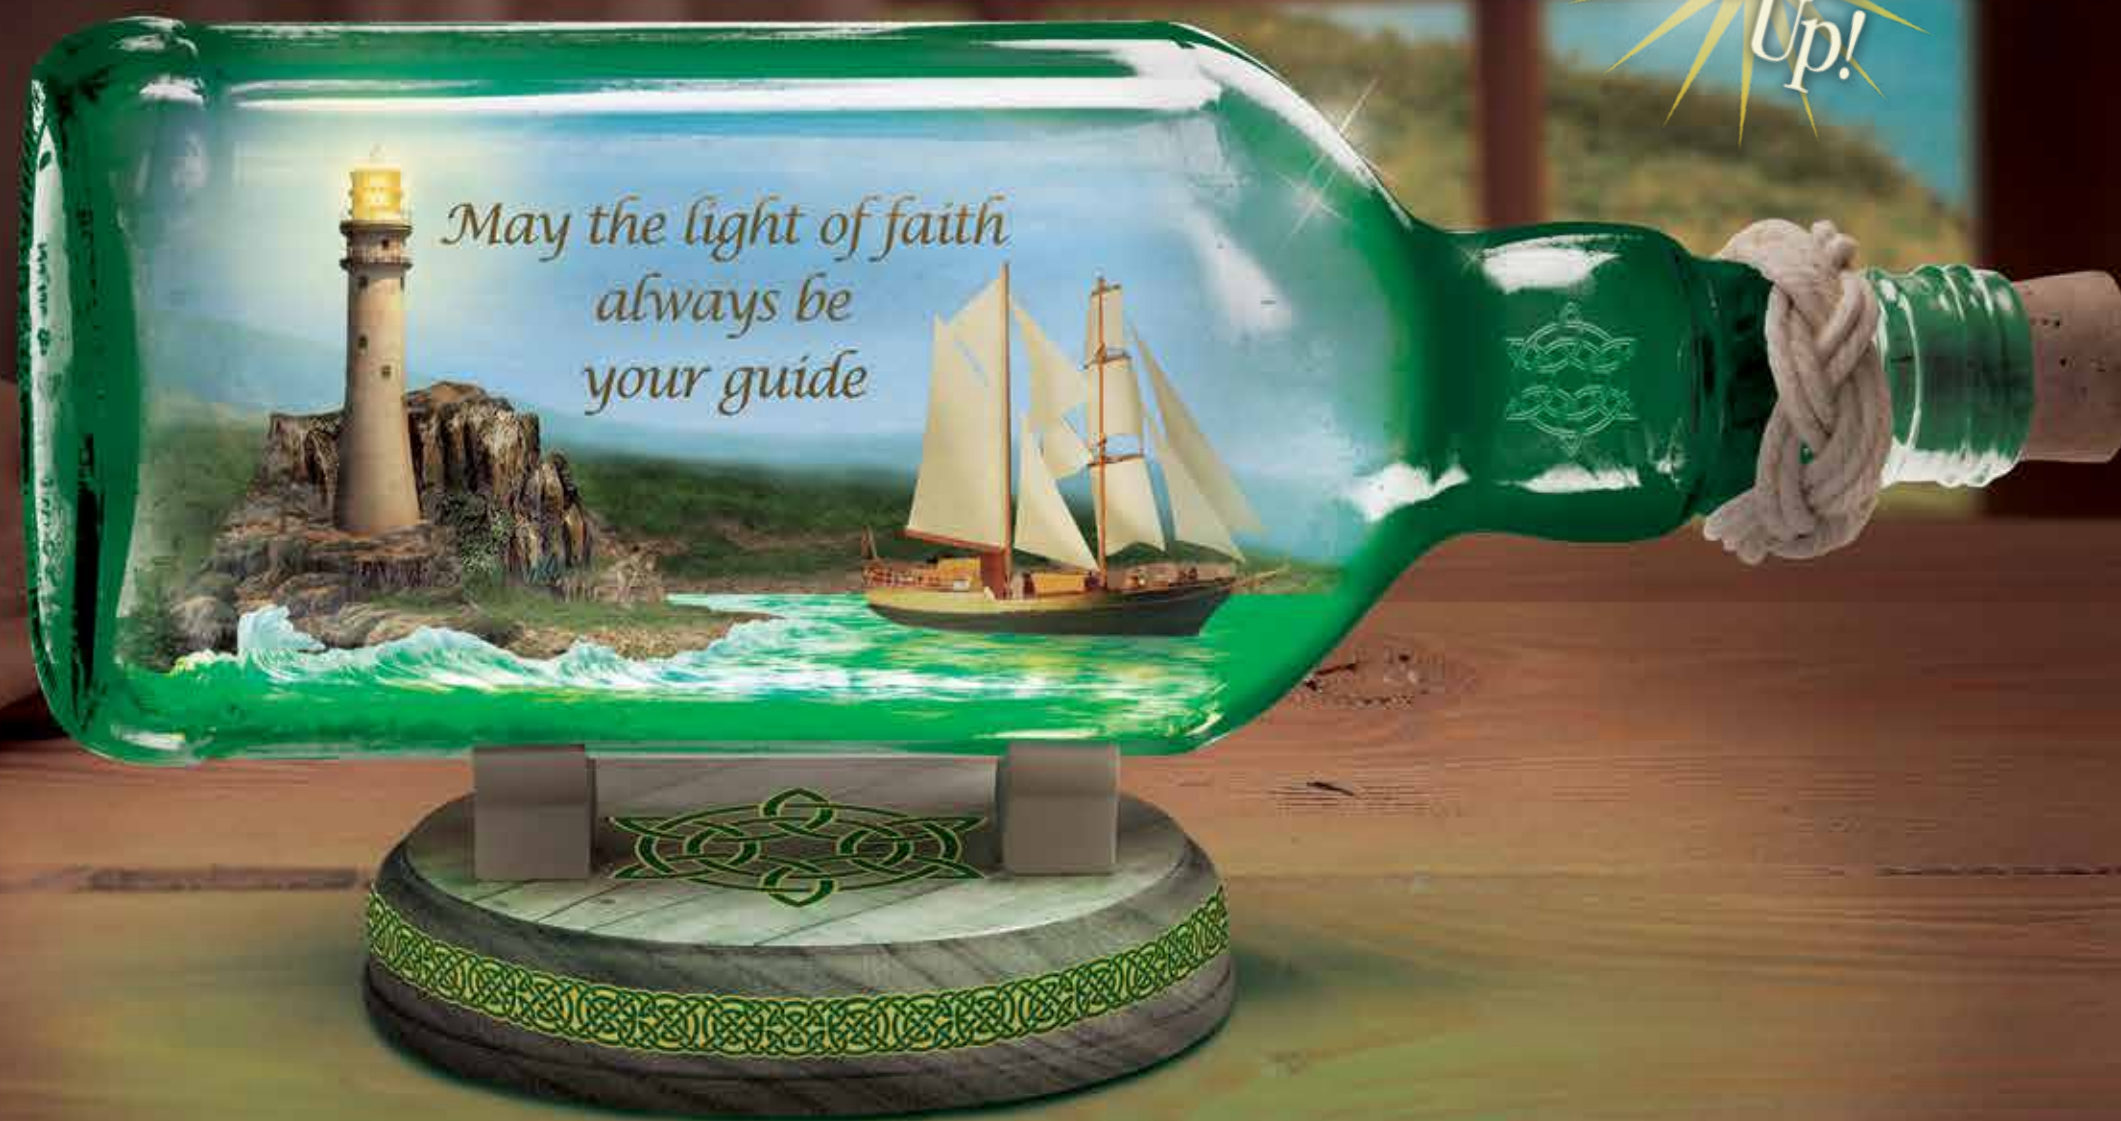

Fully-dimensional sculpture adds intricate detail and clarity to a timeless art form

This fully-sculpted, hand-painted tabletop masterpiece is inspired by the towering beacons of light that have stood for centuries upon the rocky shores of Irish coastlines. Presented within a clear glass bottle and hand-set by master artisans utilizing astounding and time-honored techniques, the fully-sculpted lighthouse illuminates, casting a golden radiance upon the rolling hills and meticulously sculpted miniature sailing vessel that navigates the serene emerald green waters. LED lighting nestled beneath the sculpted ocean enhances its dazzling shimmer, giving this masterful presentation a rich and inviting allure that will stand out in any room of your home. Featuring bas-relief sculpting replicating rope and cork on its neck and opening, the clear glass bottle is attractively set upon a wooden textured base that is adorned with a Celtic insignia and an inspiring sentiment of faith.

A heirloom-quality treasure that's not available in any store—order today!

Strong demand is expected for this superbly crafted "Light of Ireland" Ship-in-a-Bottle Illuminated Masterpiece, so don't wait! Send no money now. Simply complete and mail the enclosed Reservation Card or visit us online today!

Not Available
in Any Store!

Intricate Sculpture Encased in Glass!

The "Light of Ireland"

Ship-in-a-Bottle Illuminated Masterpiece

*It
Lights
Up!*

*May the light of faith
always be
your guide*

- The fully-sculpted lighthouse and sailing vessel are hand-set within the glass bottle and intricately detailed by our master artisans
- Built-in illumination within the sculpted lighthouse casts a warm radiance upon the coastal scene and background imagery
- LED lighting beneath the emerald-colored waves give the appearance of gentle fluidity
- An inspiring sentiment adorns the front of the clear glass bottle